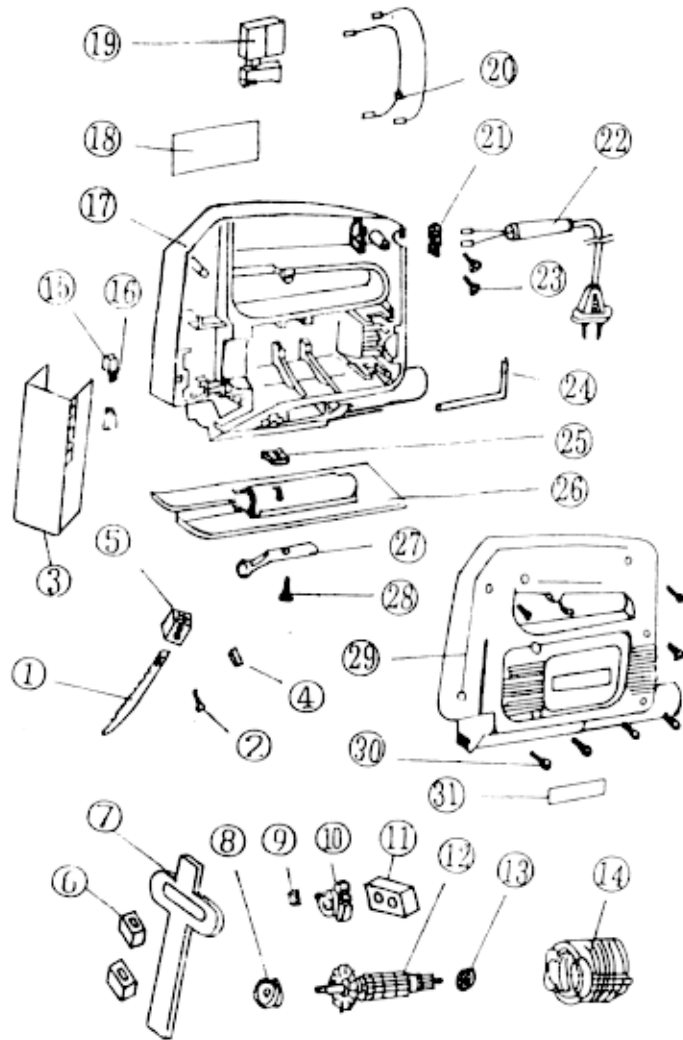

PARTS LIST Model No. JS-350

Item	Description	Ozito P/Number
1	Blade	SPJS-0001
2	Bolt	SPJS-0002
3	Safety cover	SPJS-0003
4	Bit	SPJS-0004
5	Blade clip	SPJS-0005
6	Guide	SPJS-0006
7	Stock	SPJS-0007
8	Bearing	SPJS-0008
9	Ball-wheel	SPJS-0009
10	Gear-wheel	SPJS-0010
11	Middle frame	SPJS-0011
12	Armature Assy	SPJS-0012
13	Bearing	SPJS-0013
14	Field	SPJS-0014
15	Brush holder	SPJS-0015
16	Carbon brush	SPJS-0016
17	Housing RH	SPJS-0017
18	Name plate	SPJS-0018
19	Switch-trigger	SPJS-0019
20	Wire	SPJS-0020
21	Clamp-cable	SPJS-0021
22	Boot- cable	SPJS-0022
23	Tapping screw	SPJS-0023
24	6 sided spanner	SPJS-0024
25	Nut	SPJS-0025
26	Base plate	SPJS-0026
27	Positioner	SPJS-0027
28	Bolt	SPJS-0028
29	Housing LH	SPJS-0029
30	Housing screw	SPJS-0030
31	Name plate	SPJS-0031